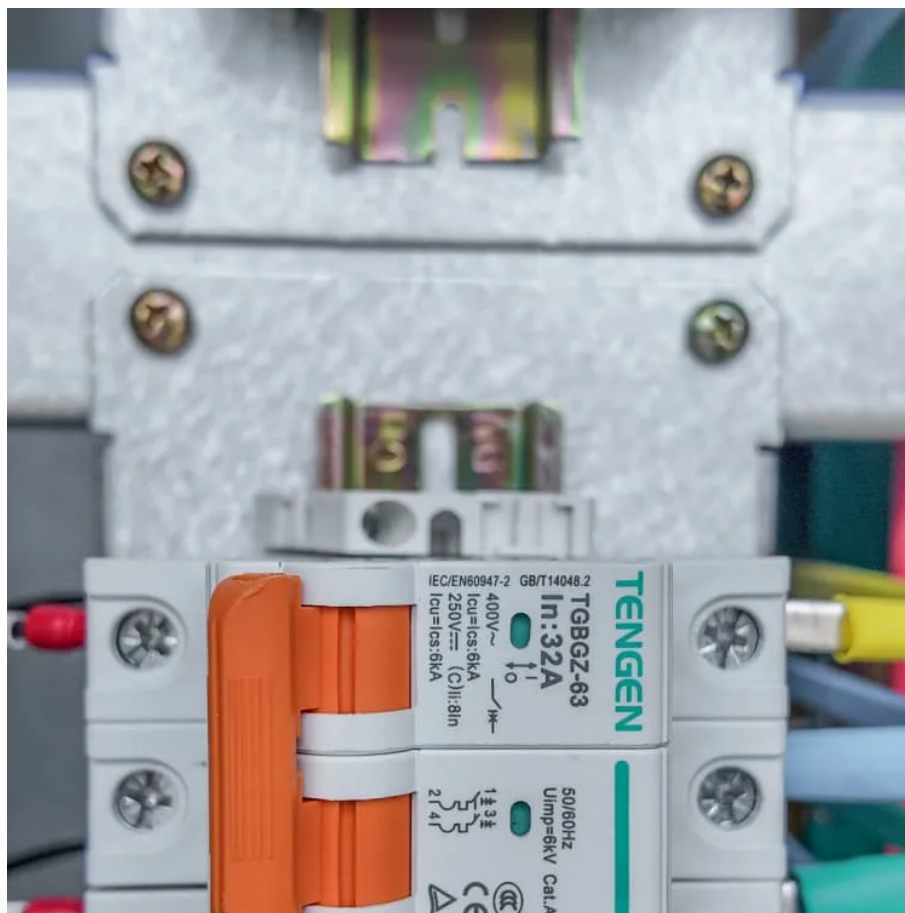

High quality din rail breaker in Cebu

Overview

Where to buy 2 pole 20 amp circuit breaker in the Philippines?

Nasa Lazada Yan! The top online shopping platform in the Philippines always boasts a great assortment of the 2 Pole 20 Amp Circuit Breaker products in the country. From great finds coming from competent sellers to the 100% authentic products from LazMall, Lazada Philippines always aims to give you everything you want.

What are the different types of mini circuit breakers?

Miniature circuit breakers 20A, 32A, 63A with high-quality CE certification, suitable for AC/DC applications. Available in 2-pole DIN rail type with thermal-magnetic trip for reliable protection. | .

High quality din rail breaker in Cebu

Best Din Rail Miniature Circuit Breakers for Unmatched ...

Jan 4, 2025 · Overview of Din Rail Miniature Circuit Breakers Din Rail Miniature Circuit Breakers (MCBs) are essential components in electrical distribution systems, providing protection ...