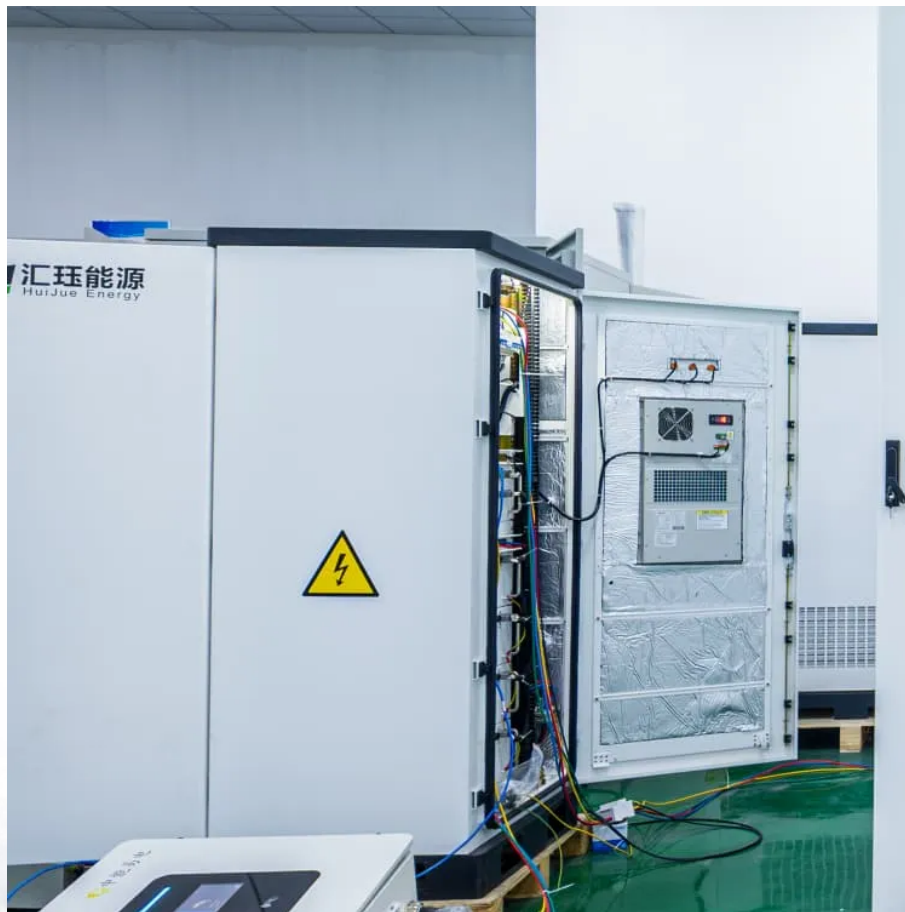

Introduction to the communication room base station