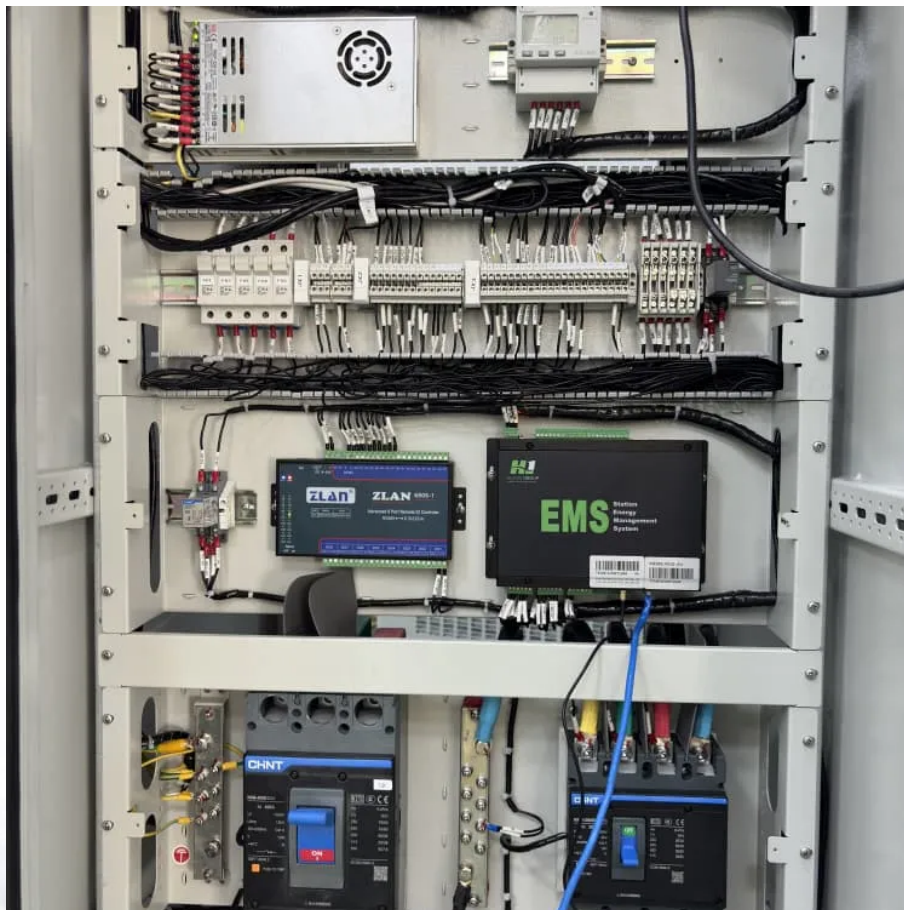

Southern Europe solar container communication station EMS Battery